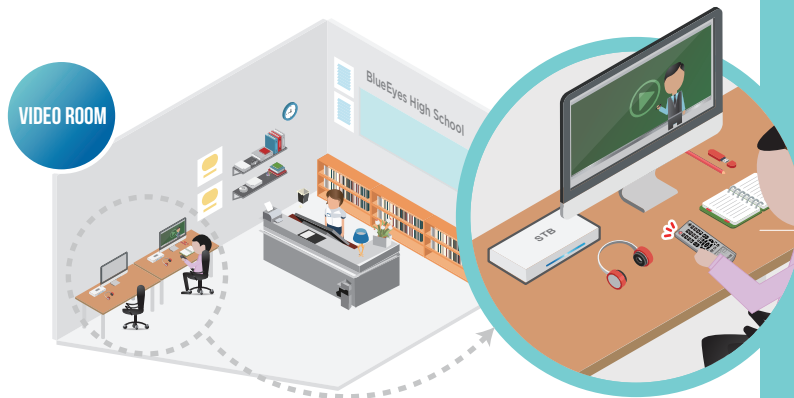

HDMI quality

DSP hardware decoder

Multiple-second jump

Energy saving

High CP value

IR control

Monitor compatible

- Privacy protection prevents data theft
- Intuitive remote control for each student
- Zoom in / out functionality
- Multiple-second jump and chapter selection presets
- HDMI picture quality
- DSP hardware decoder
- Advanced slow motion playback controls
- Segment repeat functionality for video playback